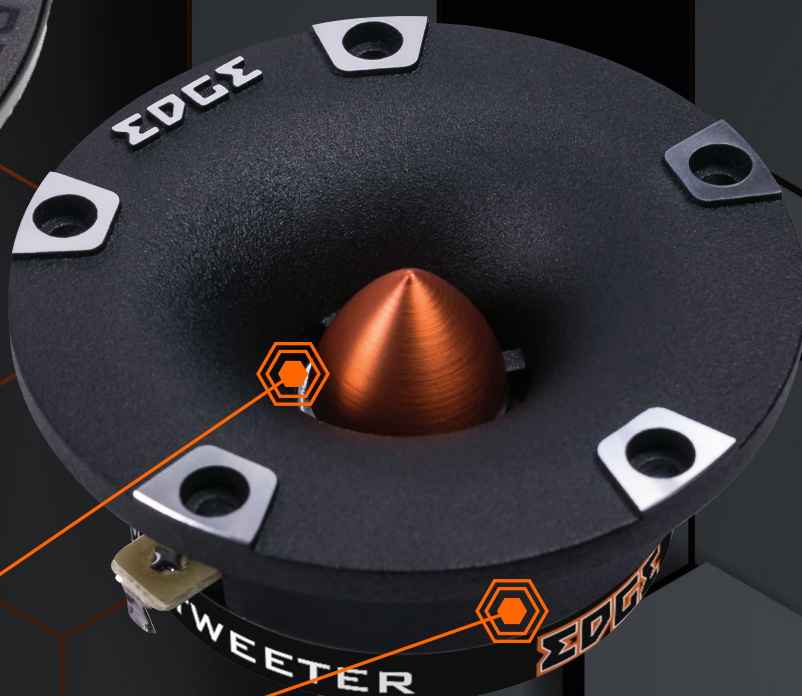

Custom tooled and stamped EVA gasket

Dual roll foam surround delivers high efficiency sound reproduction.

Wide frequency response delivers outstanding bandwidth..

25mm voice coil delivers high power handling.

Aluminium tweeter diaphragm delivers outstanding high frequency performance.

Model	EDBXPRO38T-E0	EDBXPRO6X-E3	EDBXPRO6-E2	EDBXPRO8-E4
Type	Pro Audio Tweeter	Pro Audio Coaxial	Pro Audio Midrange	Pro Audio Midrange
Configuration	1-way	2-way	1-way	1-way
Speaker Size	3.7" (95mm)	6.5" (165mm)	6.5" (165mm)	8" (200mm)
RMS Power	75 watts	150 watts	175 watts	200 watts
Peak Power	150 watts	300 watts	350 watts	400 watts
Sensitivity	105dB	98dB	95dB	95dB
Frequency Response	2kHz - 20kHz	125Hz - 10.5kHz	160Hz - 10kHz	125Hz - 9kHz
Impedance	4 Ohms	4 Ohms	4 Ohms	4 Ohms
Mounting Depth	1.1" (28mm)	3" (75mm)	3.1" (78mm)	3.6" (91mm)
Mounting Diameter	2.85" (73mm)	5.7" (145mm)	5.7" (145mm)	7.4" (187mm)